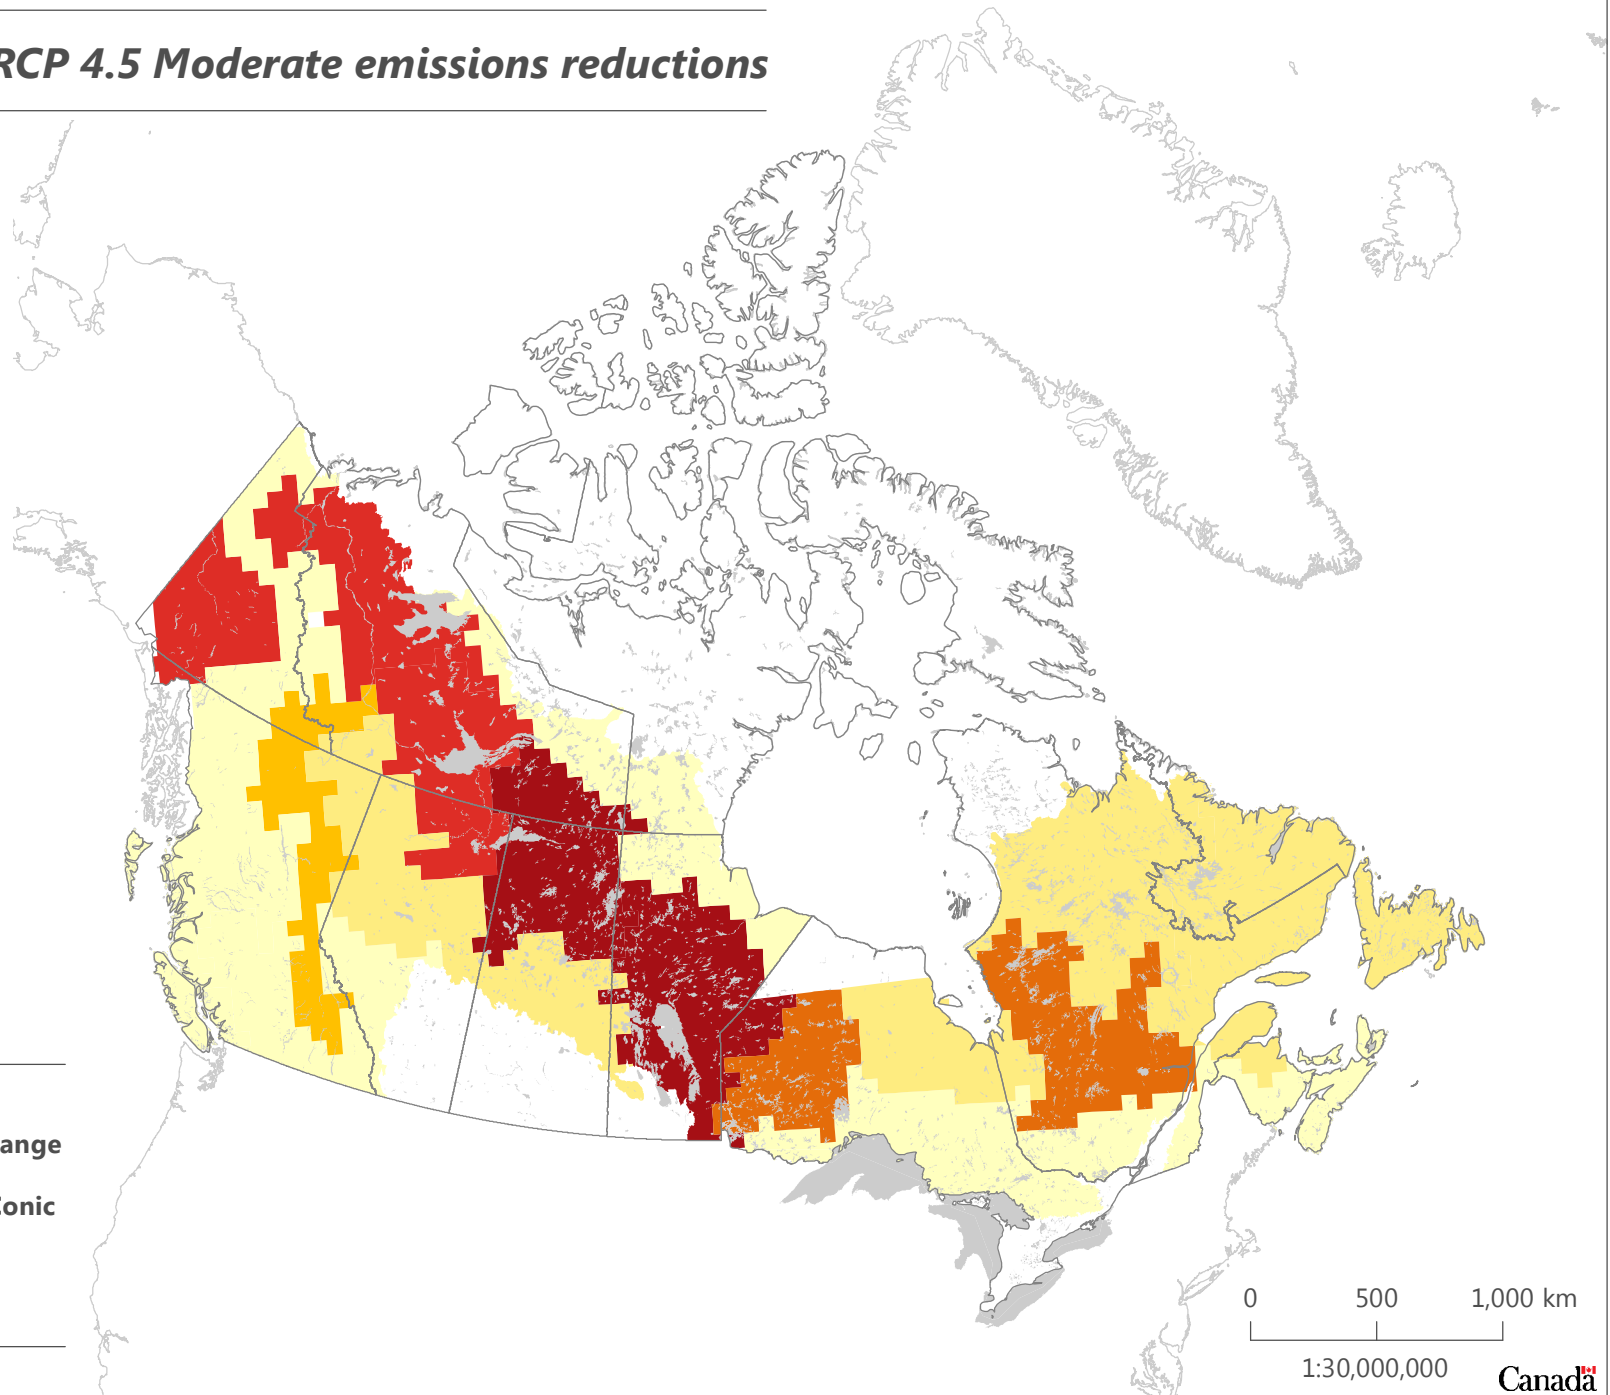

Annual Area Burned by Large Fires

2011–2040 *RCP 4.5 Moderate emissions reductions*

Percentage (%) /year

Large fires > 200ha

— Provincial Boundaries

Source
NRCan - CFS
www.cfs.nrcan.gc.ca/forestchange

Projection
Canada Lambert Conformal Conic
Standard Parallels 49N 77N
Central Meridian: -95